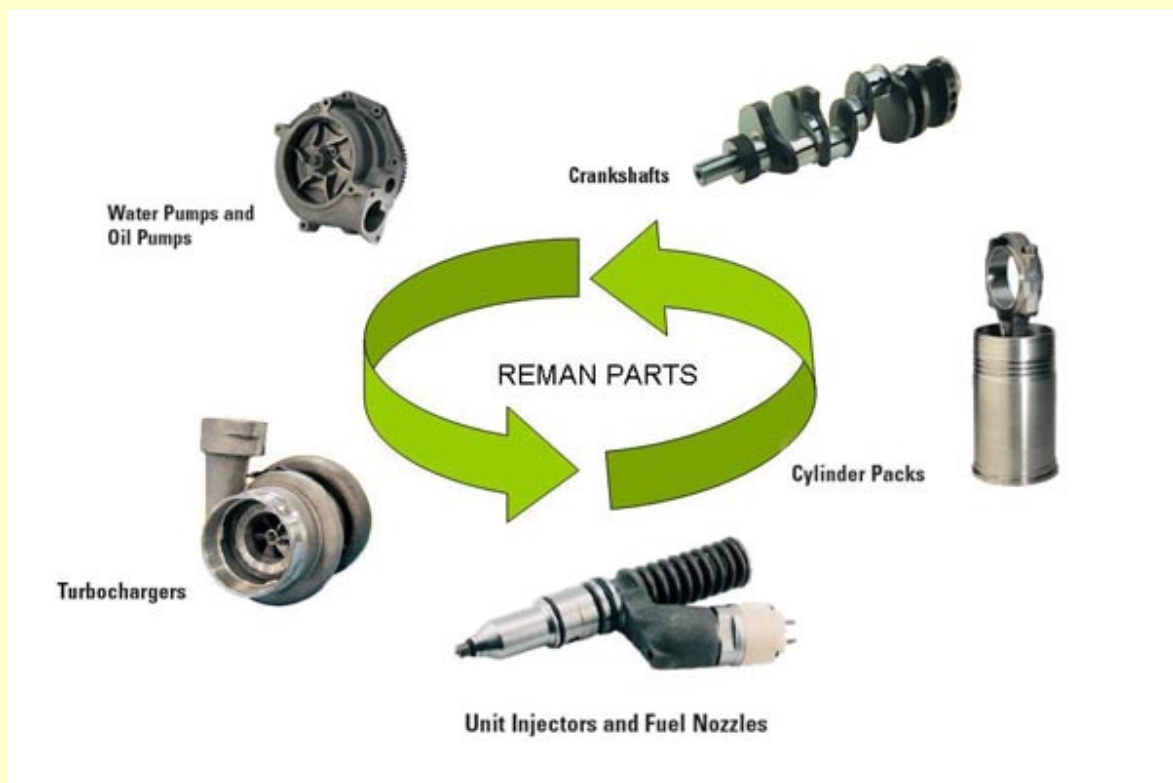

recently placed more orders to add to his growing fleet of Cat equipment which includes 345CL, 330DL, 320D, 321DL CR, 314D CR, 303D CR hydraulic excavators and 950H wheel loaders.

SAVE THE ENVIRONMENT AND YOUR DOLLARS?

Consider
CATERPILLAR® REMANUFACTURED PRODUCTS
As Good As New....As Strong As Ever

What are Cat® Reman Parts?

Cat® Reman Parts are factory remanufactured Caterpillar parts renewed to their to their original specifications, capable of giving the same level of performance as a new part thus giving you good as new performance. The remanufacturing process incorporates the latest engineering design changes, ensuring your remanufactured component meet the latest performance specifications.

Remanufacturing is more extensive than rebuilding. Caterpillar uses state-of-art salvage techniques, adhering to strict guidelines, advanced manufacturing system and unequalled quality control systems to deliver like-new products and exceptional value.